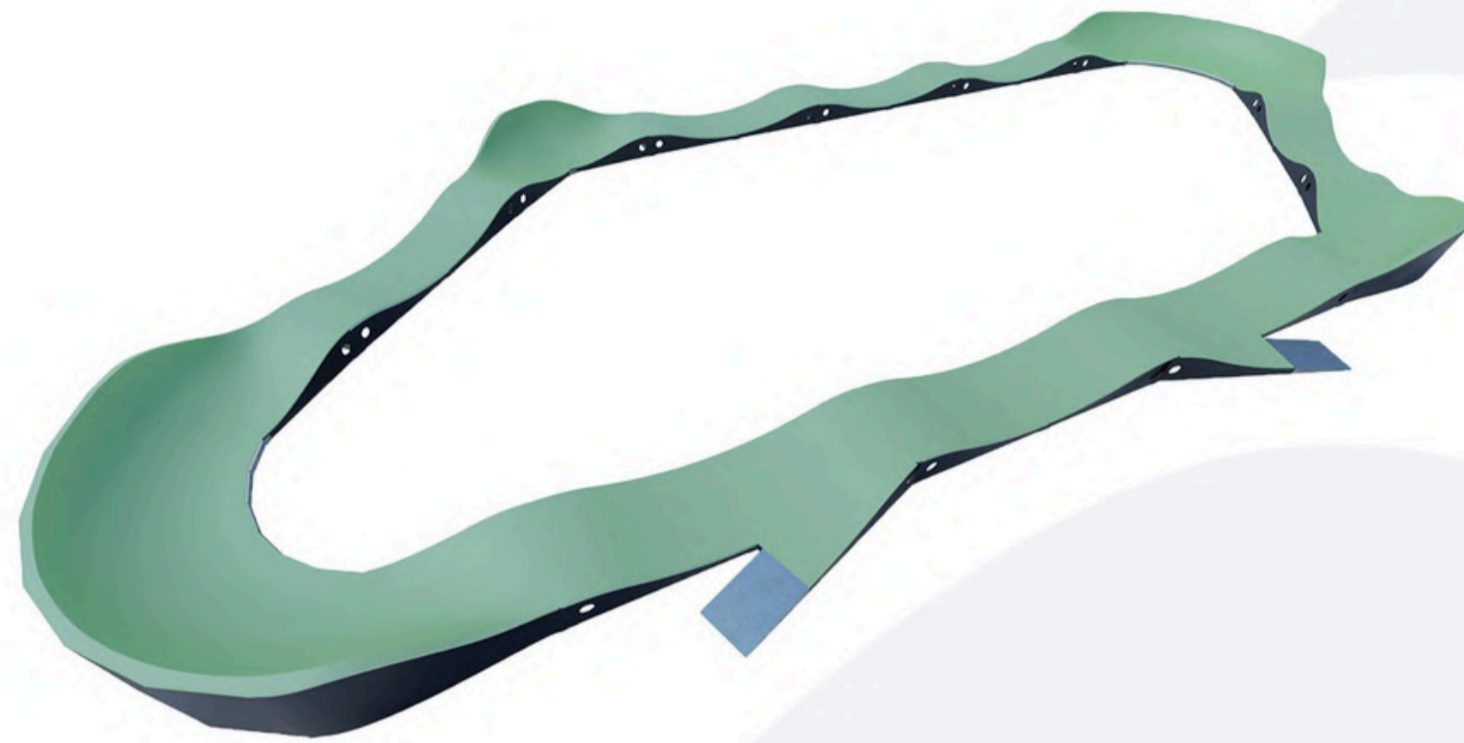

### SAFETY AREA

**PUMPTRACK VALLEY**

LENGTH: 59,6 m

AREA: 11,06 m x 24,11 m

TECHNOLOGY:  
WOODEN-COMPOSITE  
CODE: PF5E  
STANDARD COLORS: ●●●  
YOUR COLOR\*

**SAFETY AREA**

**PUMPTRACK GLACIER**

LENGTH: 64,9 m