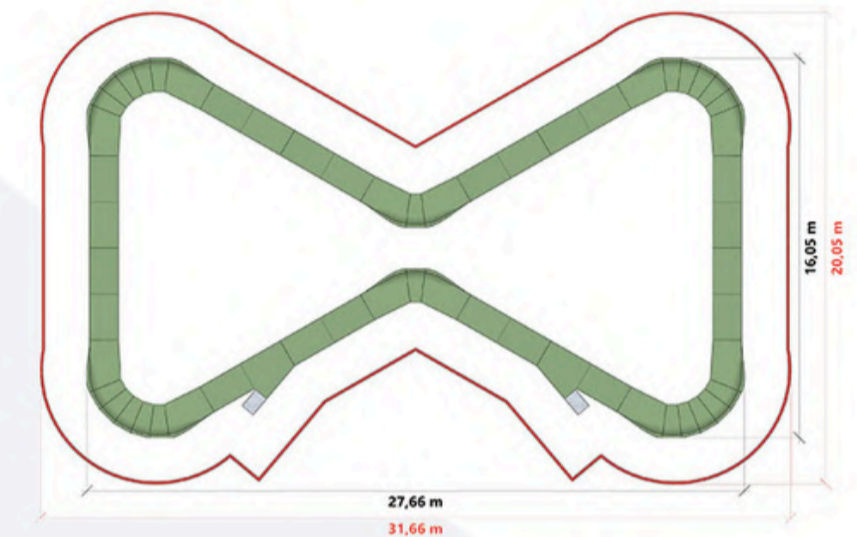

### SAFETY AREA

## PUMPTRACK JUNGLE

LENGTH: 88,9 m

AREA: 27,66 m x 16,05 m

TECHNOLOGY:  
WOODEN-COMPOSITE  
CODE: PF9E  
STANDARD COLORS: ● ● ●  
YOUR COLOR\*

## PUMPTRACK SUMMIT

LENGTH: 94 m

AREA: 23,67 m x 20,58 m

TECHNOLOGY:  
WOODEN-COMPOSITE  
CODE: PF10E  
STANDARD COLORS: ● ● ●  
YOUR COLOR\*