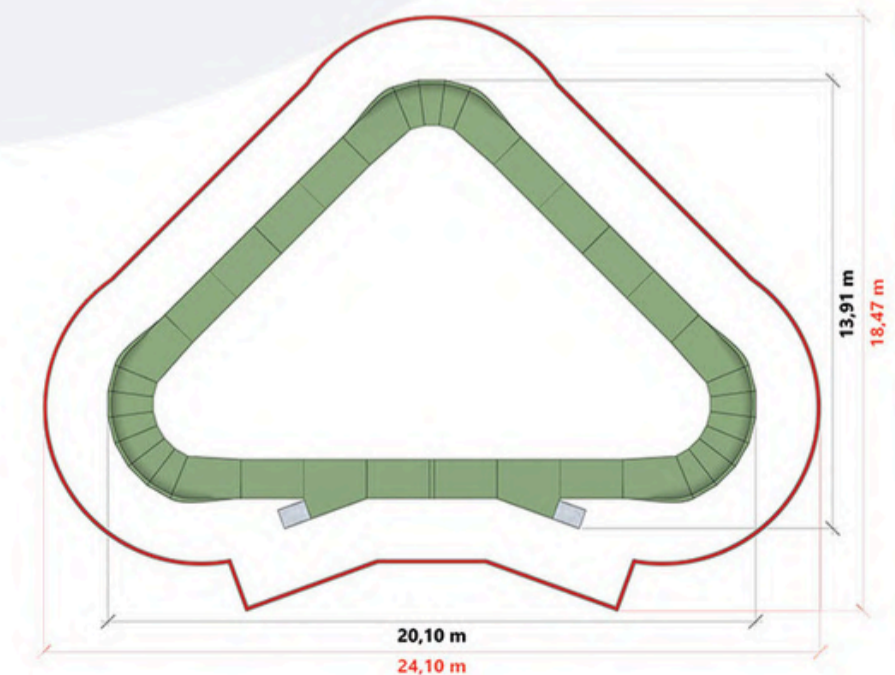

## PUMPTRACK FOREST

LENGTH: 49,8 m

AREA: 14,65 m x 16,05 m

TECHNOLOGY:  
WOODEN-COMPOSITE  
CODE: PF3E  
STANDARD COLORS: ●●●  
YOUR COLOR\*

### SAFETY AREA

## PUMPTRACK MOUNTAIN

LENGTH: 53,9 m

AREA: 13,91 m x 20,10 m

TECHNOLOGY:  
WOODEN-COMPOSITE  
CODE: PF4E  
STANDARD COLORS: ●●●  
YOUR COLOR\*

### SAFETY AREA

**PUMPTRACK VALLEY**

LENGTH: 59,6 m

AREA: 11,06 m x 24,11 m

TECHNOLOGY:  
WOODEN-COMPOSITE  
CODE: PF5E  
STANDARD COLORS: ●●●  
YOUR COLOR\*

**SAFETY AREA**

**PUMPTRACK GLACIER**

LENGTH: 64,9 m