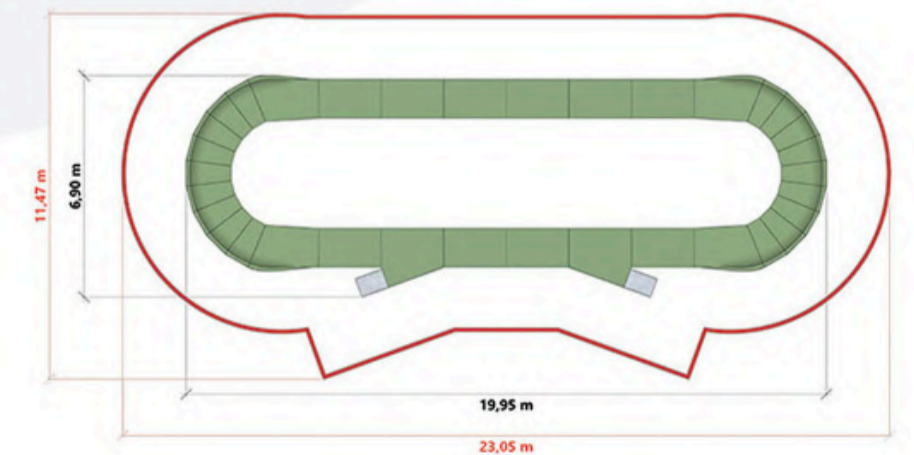

### SAFETY AREA

## PUMPTRACK CANYON

LENGTH: 47,8 m

AREA: 6,9 m x 19,95 m

TECHNOLOGY:  
WOODEN-COMPOSITE  
CODE: PF2E  
STANDARD COLORS: ● ● ●  
YOUR COLOR\*

## PUMPTRACK FOREST

LENGTH: 49,8 m

AREA: 14,65 m x 16,05 m

TECHNOLOGY:  
WOODEN-COMPOSITE  
CODE: PF3E  
STANDARD COLORS: ●●●  
YOUR COLOR\*