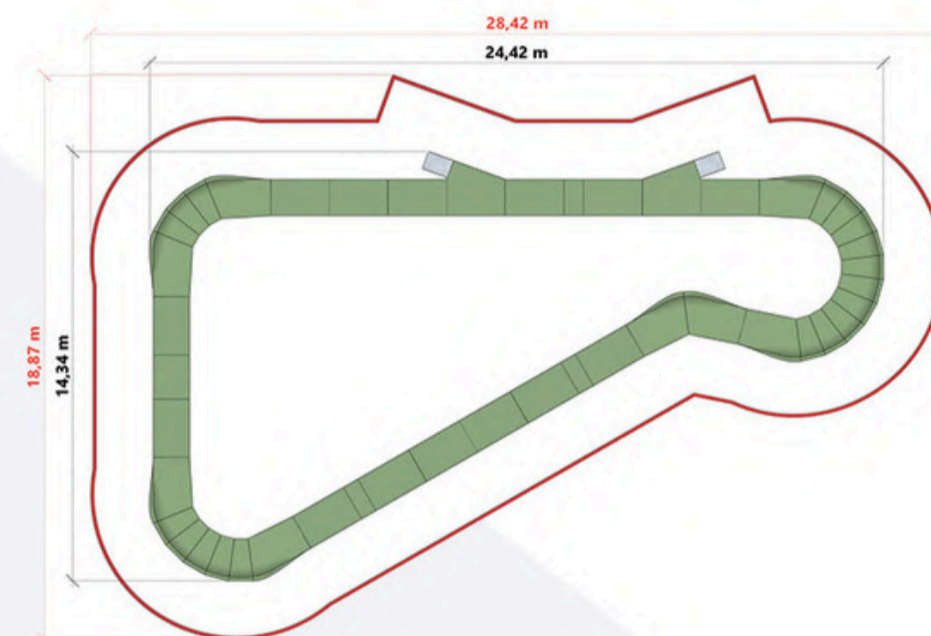

## PUMPTRACK MOUNTAIN

LENGTH: 53,9 m

AREA: 13,91 m x 20,10 m

TECHNOLOGY:  
WOODEN-COMPOSITE  
CODE: PF4E  
STANDARD COLORS: ●●●  
YOUR COLOR\*

## PUMPTRACK RIVER

LENGTH: 66,8 m

AREA: 24,42 m x 14,34 m

TECHNOLOGY:  
WOODEN-COMPOSITE  
CODE: PF7E  
STANDARD COLORS: ●●●  
YOUR COLOR\*

### SAFETY AREA

## PUMPTRACK OCEAN

LENGTH: 70,2 m

AREA: 20,67 m x 20,27 m

TECHNOLOGY:  
WOODEN-COMPOSITE  
CODE: PF8E  
STANDARD COLORS: ●●●  
YOUR COLOR\*